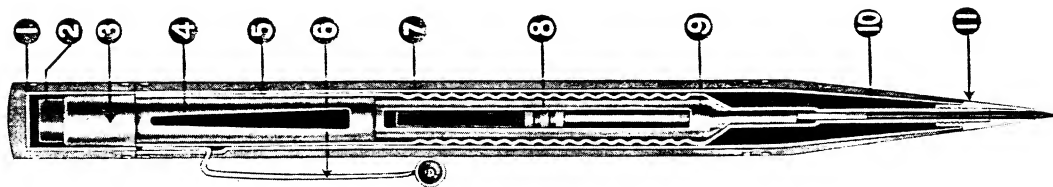

Superior Features of Wahl-Eversharp Pencils

- (1) Metal insert of cap strengthens cap and assures smooth fit.
- (2) Eraser renewable. Cannot come out in use, but is easily removed for re-placement.
- (3) Sturdy eraser shell smooth for cap fit.
- (4) Side opened lead magazine permits lead to tilt out without entirely re-moving cap piece.
- (5) Metal insert for lightest weight and strongest barrels.
- (6) Spring clip of special design.
- (7) Rolled thread tube for smoothest travel of mechanism.
- (8) Strong and smooth cross head to propel mechanism and lead.
- (9) Housing of device permits "quick release" and withdrawal of the mechanism for reloading when new lead is needed. EVERSHARP is the fastest loading pencil—it requires only a few seconds.
- (10) Perfect alignment of lead in feed tube extending to hardened steel rifled tip.
- (11) WAHL-EVERSHARP patented rifled tip holds lead firmly, protects from breaking and prevents lead turning.

EVERSHARP is the best known pencil today because it was EVERSHARP that made the mechanical pencil possible through its adoption of certain standard diameters for the leads used in those pencils. EVERSHARP was the first mechanical pencil to use thin lead, which is now standard in all pencils.

EVERSHARP—the mechanical features of which are shown on this page—has certain fundamental advantages for the user that are not found in other pencils. The rifled tip (patented) affords tiny relief space between the lead-gripping teeth, to prevent clogging or jamming. Still the lead is held firmly at the point—no slipping—no wobbling. The genuine EVERSHARP can be identified by the grooves cut in the lead as it passes through the tip.

EVERSHARP loads in an instant. The automatic trigger release makes this possible. One pull—insert lead. One push—a turn—that's all. Extra leads are accessible immediately through the side opening in the lead magazine. The exact amount of lead in the pencil can be determined by simply pulling the cap out.